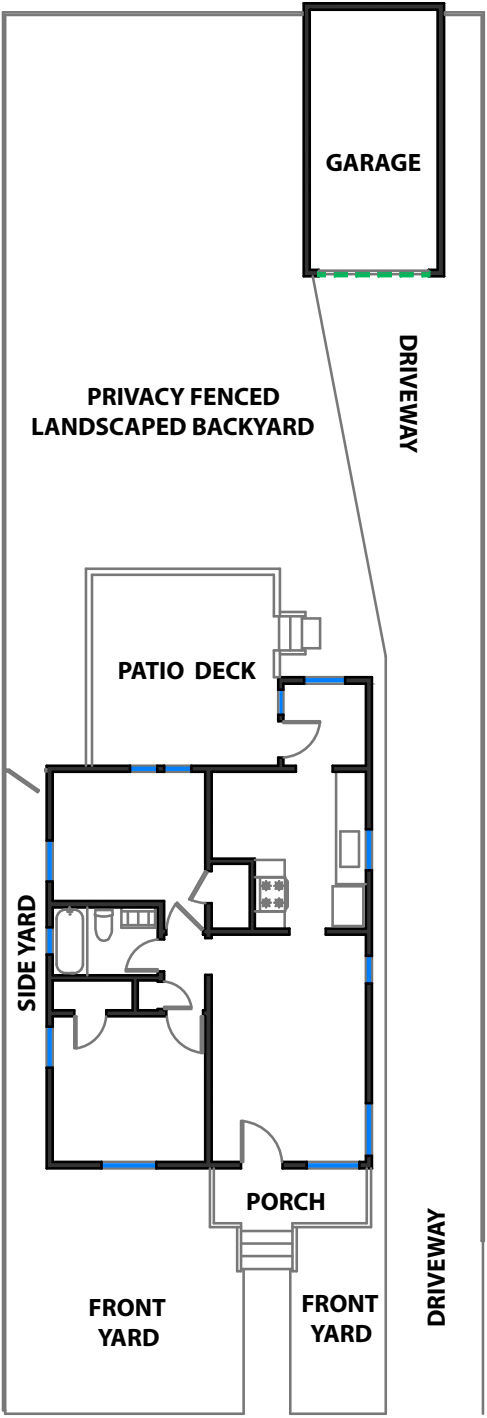

# 3215 OHIO AVENUE

RICHMOND, CALIFORNIA

VIEW w/ SITE PLAN

## PROPERTY SQF INFORMATION

<b>LIVING SPACE</b>	
<b>Square Footage:</b>	<b>742 Sq Ft*</b>
* Main Level	742
<b>NON-LIVING SPACE</b>	
<b>Square Footage:</b>	<b>392 Sq Ft*</b>
* Garage	204
* Patio Deck	188

RENDERING BY OPEN HOMES PHOTOGRAPHY  
 ALL MEASUREMENTS ARE APPROXIMATE AND MAY NOT BE EXACT. DO NOT RELY ON THE ACCURACY OF THIS FLOOR PLAN WHEN DETERMINING THE PRICE OF A PROPERTY OR MAKING DECISIONS REGARDING BUYING OR SELLING OF PROPERTIES WITHOUT INDEPENDENT VERIFICATION.